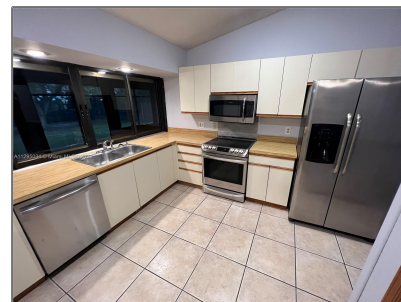

Residential For Sale

1,536 Sqft - 1921 SW Hickock Ter, Port St. Lucie,
Florida 34953

Basic [Details](#)

Property Type: **Residential**

Listing Type: **For Sale**

Listing ID: **A11295034**

Price: **\$370,000**