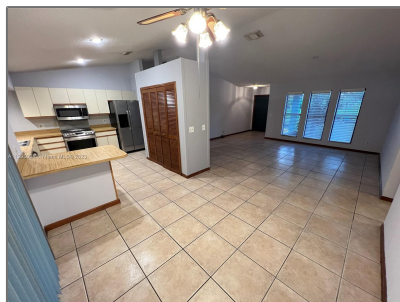

Residential For Sale

1,536 Sqft - 1921 SW Hickock Ter, Port St. Lucie,
Florida 34953

Basic [Details](#)

Property Type: **Residential**

Listing Type: **For Sale**

Listing ID: **A11295034**

Price: **\$370,000**