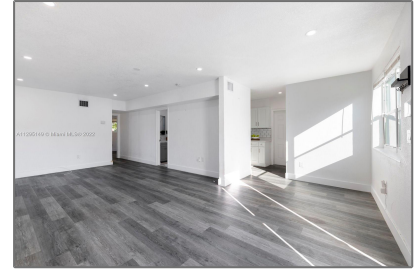

Residential Lease For Rent

1,168 Sqft - 19350 NE 2nd Ave # 1, Miami,
Florida 33179

Basic [Details](#)

Property Type: **Residential Lease**

Listing Type: **For Rent**

Listing ID: **A11295149**

Price: **\$2,975**