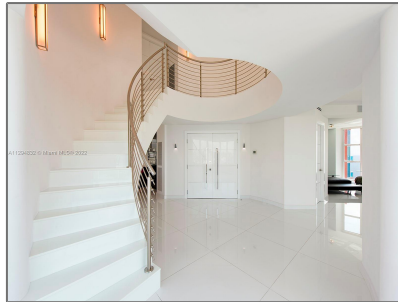

Residential Lease For Rent

4,300 Sqft - 300 S Pointe Dr, Miami Beach, Florida 33139

Basic [Details](#)

Property Type:	Residential Lease
Listing Type:	For Rent
Listing ID:	A11294832
Price:	\$30,000
Bedrooms:	3
Bathrooms:	3
Half Bathrooms:	1
Square Footage:	4,300 Sqft
Year Built:	1996