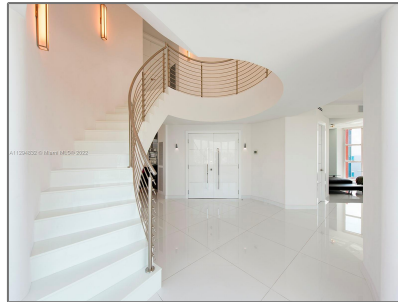

# Residential Lease For Rent

4,300 Sqft - 300 S Pointe Dr, Miami Beach, Florida 33139