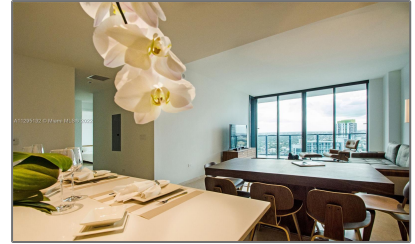

Residential Lease For Rent

1,219 Sqft - 68 SE 6th St # 3610, Miami, Florida 33131

Basic [Details](#)

Property Type: **Residential Lease**

Listing Type: **For Rent**

Listing ID: **A11295132**

Price: **\$6,000**