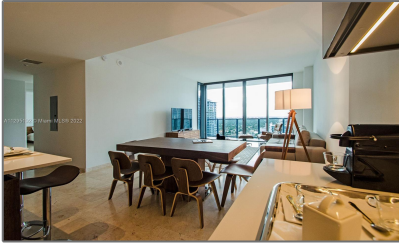

Residential Lease For Rent

1,219 Sqft - 68 SE 6th St # 3610, Miami, Florida 33131

Basic [Details](#)

Property Type: **Residential Lease**

Listing Type: **For Rent**

Listing ID: **A11295132**

Price: **\$6,000**