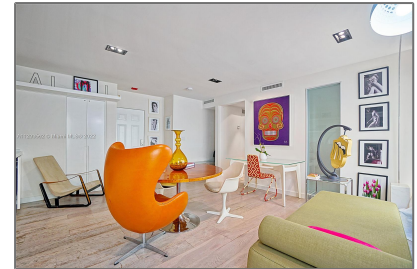

# Residential Lease For Rent

619 Sqft - 1358 Pennsylvania Ave # 107, Miami Beach, Florida 33139