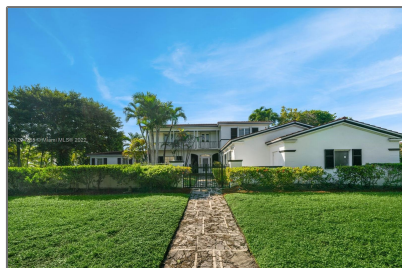

Residential Lease For Rent

4,148 Sqft - 1120 Bay Dr, Miami Beach, Florida
33141

Basic [Details](#)

Property Type: **Residential Lease**

Listing Type: **For Rent**

Listing ID: **A11294285**

Price: **\$13,000**

Bedrooms: **6**

Bathrooms: **5**

Half Bathrooms: **1**

Square Footage: **4,148 Sqft**

Year Built: **1939**

Lot Area: **26,775 Sqft**

Address [Map](#)

Country: **US**

State: **FL**

County: **Miami-Dade County**

City: **Miami Beach**

Zipcode: **33141**

Street: **1120 Bay Dr**

Building Name: **OCEANSIDE SEC
ISLE OF NOR**

Floor Number: **0**

Features