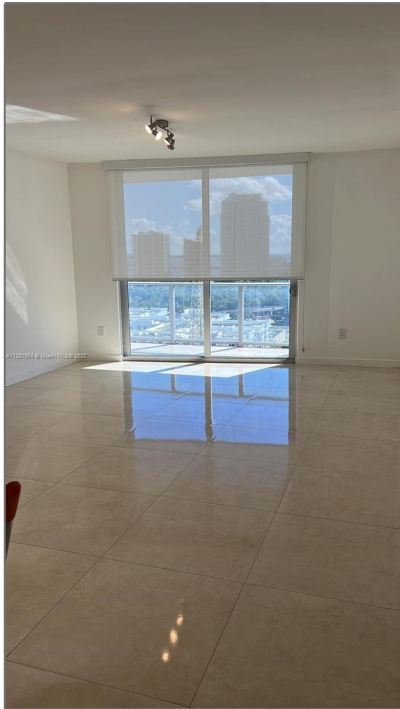

Residential Lease For Rent

837 Sqft - 1010 SW 2nd AVE # 1902, Miami,
Florida 33130

Basic Details

Property Type: **Residential Lease**

Listing Type: **For Rent**

Listing ID: **A11287954**

Price: **\$3,000**

Bedrooms: **1**

Bathrooms: **1**

Square Footage: **837 Sqft**

Year Built: **2017**

Features

✓ Swimming Pool: **Community, In Ground**

✓ Heating System: **Central, Electric**

✓ Cooling System: **Central Air, Electric**

✓ View: **Ocean, Other**

✓ Pet Allowed: **Restrictions Or Possible Restrictions**

✓ Furnished: **Unfurnished**

Address Map

Country: **US**

State: **FL**

County: **Miami-Dade County**

City: **Miami**

Zipcode:	33130
Street:	1010 SW 2nd AVE # 1902
Building Name:	BRICKELL TEN
Floor Number:	0
Longitude:	W81° 48' 8.3"
Latitude:	N25° 45' 50.6"