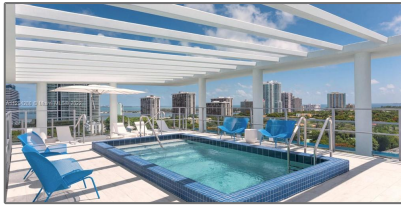

Residential Lease For Rent

1,016 Sqft - 1600 SW 1st Ave # 714, Miami,
Florida 33129

Basic [Details](#)

Property Type: **Residential Lease**

Listing Type: **For Rent**

Listing ID: **A11294280**

Price: **$4,500**

Bedrooms: **2**

Bathrooms: **2**

Square Footage: **1,016 Sqft**

Year Built: **2016**

Lot Area: **1 Sqft**

Address [Map](#)

Country: **US**

State: **FL**

County: **Miami-Dade County**

City: **Miami**

Zipcode: **33129**

Street: **1600 SW 1st Ave #
714**

Building Name: **LE PARC AT
BRICKELL CONDO**

Floor Number: **0**

Features

✓ Swimming Pool: **In Ground**

✓ Heating System: **Central**

✓ View: **Pool, Other**

✓ Pet Allowed: **Restrictions Or Possible
Restrictions**

✓ Furnished: **Unfurnished**