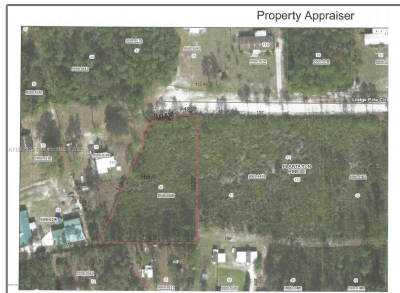

Commercial Land For Sale

- 118 Lodge Pole Circle, Other City - In The State Of Florida, Florida 32139

Basic [Details](#)

Property Type: **Commercial Land**

Listing Type: **For Sale**

Listing ID: **A11292929**

Price: **\$35,000**

Lot Area: **48,000 Sqft**

Address [Map](#)

Country: **US**

State: **FL**

County: **Putnam County**

City: **Other City - In The State Of Florida**

Zipcode: **32139**