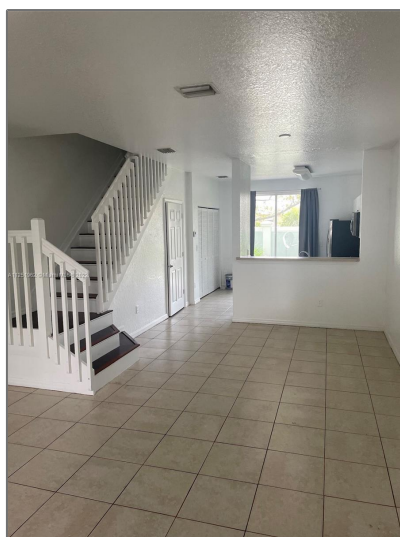

Residential Lease For Rent

1,259 Sqft - 3610 Oleander Terr, Riviera Beach,
Florida 33404

Basic [Details](#)

| | |
|-----------------|--------------------------|
| Property Type: | Residential Lease |
| Listing Type: | For Rent |
| Listing ID: | A11251962 |
| Price: | \$2,000 |
| Bedrooms: | 3 |
| Bathrooms: | 2 |
| Half Bathrooms: | 1 |
| Square Footage: | 1,259 Sqft |
| Year Built: | 2006 |
| Lot Area: | 713 Sqft |