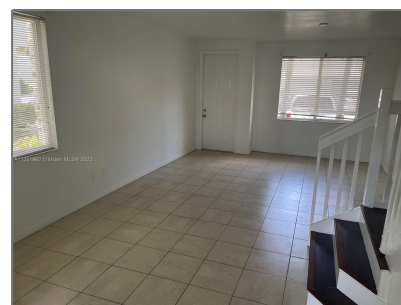

Residential Lease For Rent

1,259 Sqft - 3610 Oleander Terr, Riviera Beach,
Florida 33404

Basic [Details](#)

| | |
|-----------------|--------------------------|
| Property Type: | Residential Lease |
| Listing Type: | For Rent |
| Listing ID: | A11251962 |
| Price: | \$2,000 |
| Bedrooms: | 3 |
| Bathrooms: | 2 |
| Half Bathrooms: | 1 |
| Square Footage: | 1,259 Sqft |
| Year Built: | 2006 |
| Lot Area: | 713 Sqft |