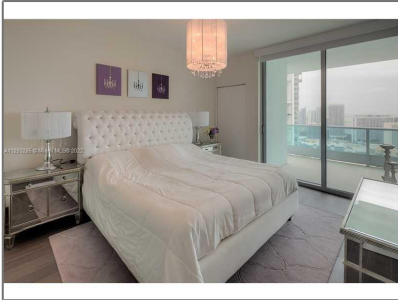

Residential Lease For Rent

1,450 Sqft - 900 Biscayne Blvd # 4308, Miami, Florida 33132

Basic [Details](#)

Property Type: **Residential Lease**

Listing Type: **For Rent**

Listing ID: **A11293285**

Price: **\$5,500**

Bedrooms: **2**

Bathrooms: **3**

Square Footage: **1,450 Sqft**

Year Built: **2008**

Address [Map](#)

Country: **US**

State: **FL**

County: **Miami-Dade County**

City: **Miami**

Zipcode: **33132**

Street: **900 Biscayne Blvd
4308**

Building Name: **900 BISCAYNE BAY
CONDO**

Floor Number: **0**

Longitude: **W81° 48' 35.2"**

Features

Swimming Pool: **Other**