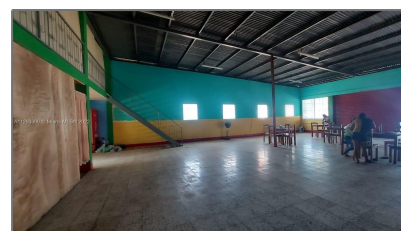

Commercial Sale For Sale

- Carretera Panamericana Km Empalme San Benito, Pennsylvania 15100

Basic Details

Property Type: **Commercial Sale**

Listing Type: **For Sale**

Listing ID: **A11293390**

Price: **\$300,000**