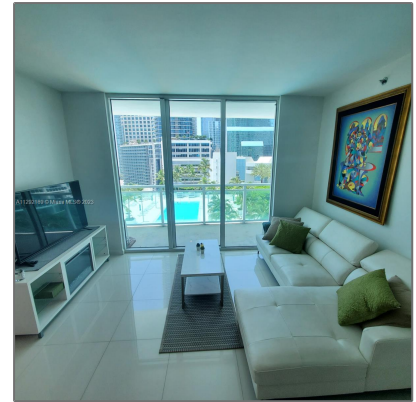

# Residential Lease For Rent

986 Sqft - 950 BRICKELL BAY DR # 1507, Miami, Florida 33131