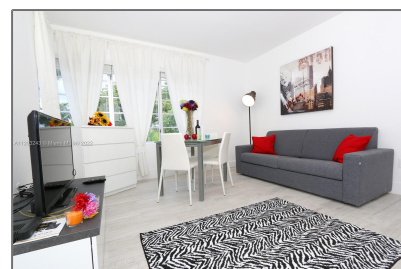

Residential Lease For Rent

682 Sqft - 811 Jefferson Ave # 101, Miami Beach, Florida 33139

Basic [Details](#)

Property Type: **Residential Lease**

Listing Type: **For Rent**

Listing ID: **A11293243**

Price: **\$2,950**