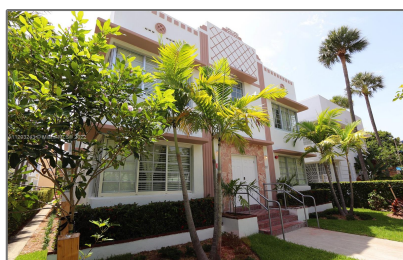

Residential Lease For Rent

682 Sqft - 811 Jefferson Ave # 101, Miami Beach, Florida 33139

Basic [Details](#)

Property Type: **Residential Lease**

Listing Type: **For Rent**

Listing ID: **A11293243**

Price: **\$2,950**