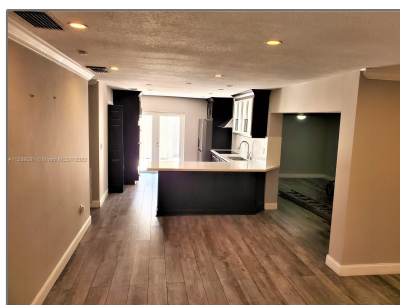

Residential Lease For Rent

1,900 Sqft - 11510 SW 34th Ln, Miami, Florida
33165

Basic [Details](#)

Property Type: **Residential Lease**

Listing Type: **For Rent**

Listing ID: **A11289081**

Price: **\$3,800**

County: **Miami-Dade County**

City: **Miami**

Zipcode: **33165**

Street: **11510 SW 34th Ln**

Building Name: **HACIENDA
ESTATES SEC 2**

Floor Number: **0**

Features

✓ Heating System: **Central, Electric**