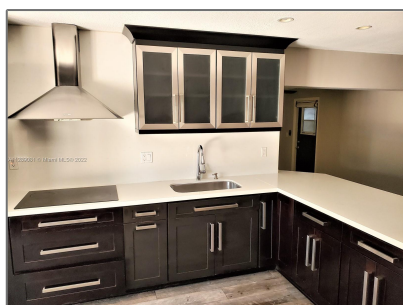

Residential Lease For Rent

1,900 Sqft - 11510 SW 34th Ln, Miami, Florida
33165

Basic [Details](#)

Property Type: **Residential Lease**

Listing Type: **For Rent**

Listing ID: **A11289081**

Price: **\$3,800**

County: **Miami-Dade County**

City: **Miami**

Zipcode: **33165**

Street: **11510 SW 34th Ln**

Building Name: **HACIENDA
ESTATES SEC 2**

Floor Number: **0**

Features

✓ Heating System: **Central, Electric**