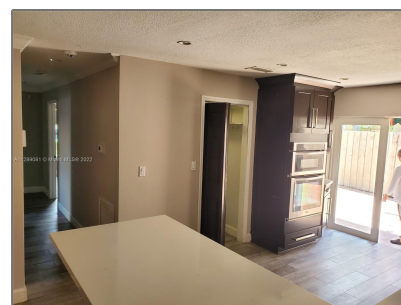

Residential Lease For Rent

1,900 Sqft - 11510 SW 34th Ln, Miami, Florida
33165

Basic [Details](#)

Property Type: **Residential Lease**

Listing Type: **For Rent**

Listing ID: **A11289081**

Price: **\$3,800**