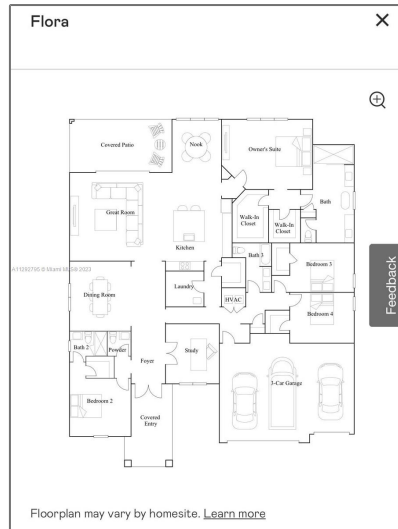

# Residential Lease For Rent

3,112 Sqft - 980 Castaway Ct, Loxahatchee,  
Florida 33470

## Basic Details

Property Type: **Residential Lease**

Listing Type: **For Rent**

Listing ID: **A11292795**

Price: **\$8,000**

Bedrooms: **4**

Bathrooms: **3**

Half Bathrooms: **1**

Square Footage: **3,112 Sqft**

Year Built: **2022**

Lot Area: **15,706 Sqft**

Floor Number: **0**

Longitude: **W81° 39' 16.5"**

Latitude: **N26° 41' 33.8"**