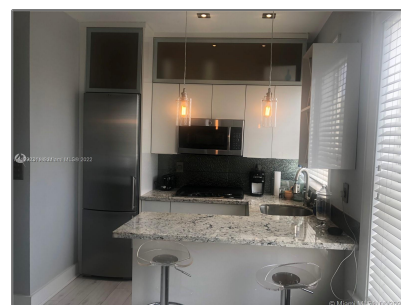

# Residential Lease For Rent

240 Sqft - 642 Michigan Ave # 22, Miami Beach,  
Florida 33139

## Basic [Details](#)

Property Type: **Residential Lease**

Listing Type: **For Rent**

Listing ID: **A11292311**

Price: **\$1,575**

Bathrooms: **1**

Square Footage: **240 Sqft**

Year Built: **1925**