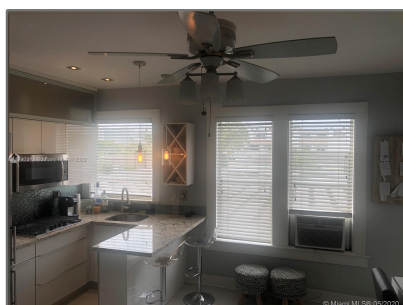

# Residential Lease For Rent

240 Sqft - 642 Michigan Ave # 22, Miami Beach,  
Florida 33139