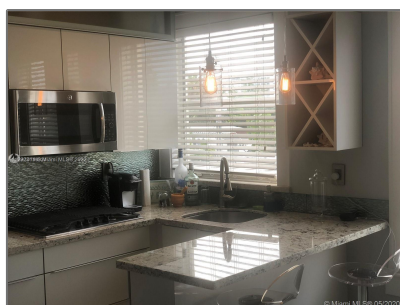

# Residential Lease For Rent

240 Sqft - 642 Michigan Ave # 22, Miami Beach,  
Florida 33139