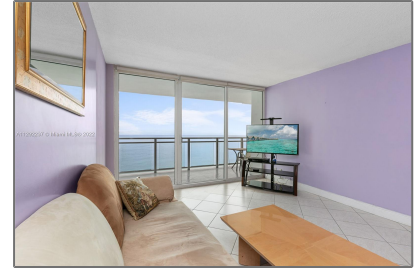

Residential Lease For Rent

736 Sqft - 2030 S Ocean Dr, Hallandale Beach,
Florida 33009

Basic [Details](#)

Property Type:	Residential Lease
Listing Type:	For Rent
Listing ID:	A11292237
Price:	\$3,000
Bedrooms:	1
Bathrooms:	1
Square Footage:	736 Sqft
Year Built:	1970

Features

✓	Swimming Pool:	Heated, In Ground, Hot Tub
✓	Heating System:	Central, Electric
✓	Cooling System:	Central Air, Electric
✓	View:	Direct Ocean
✓	Furnished:	Furnished

Address [Map](#)

Country:	US
State:	FL
County:	Broward County
City:	Hallandale Beach
Zipcode:	33009
Street:	2030 S Ocean Dr
Building Name:	PARKER PLAZA ESTATES COND
Floor Number:	0
Longitude:	W81° 52' 50.2"
Latitude:	N25° 58' 40.9"