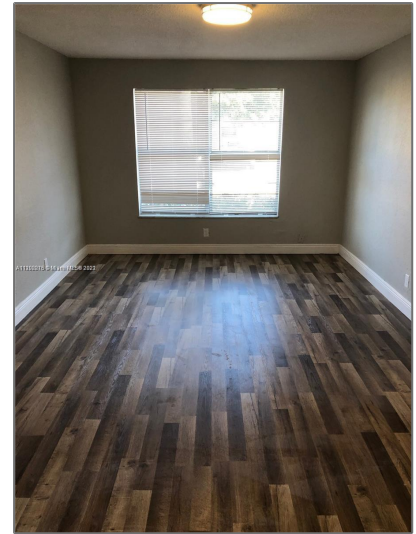

Residential Lease For Rent

892 Sqft - 1333 S Dixie Hwy # 201, Deerfield Beach, Florida 33441

Basic [Details](#)

Property Type: **Residential Lease**

Listing Type: **For Rent**

Listing ID: **A11292215**

Price: **\$1,900**