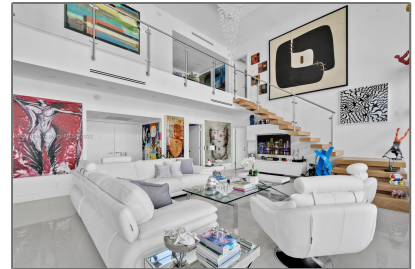

Residential Lease For Rent

2,750 Sqft - 1915 Brickell Ave, Miami, Florida
33129

Basic [Details](#)

Property Type: **Residential Lease**

Listing Type: **For Rent**

Listing ID: **A11291444**

Price: **\$18,000**

County: **Miami-Dade County**

City: **Miami**

Zipcode: **33129**

Street: **1915 Brickell Ave**

Building Name: **BRICKELL PLACE
PHASE II C**

Floor Number: **0**

Longitude: **W81° 48' 8.7"**

Features