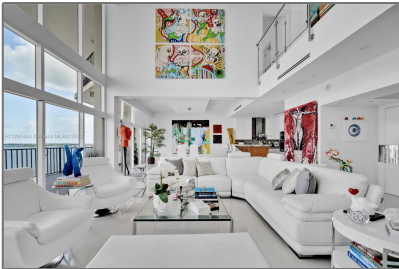

Residential Lease For Rent

2,750 Sqft - 1915 Brickell Ave, Miami, Florida
33129

Basic [Details](#)

Property Type: **Residential Lease**

Listing Type: **For Rent**

Listing ID: **A11291444**

Price: **\$18,000**

County: **Miami-Dade County**

City: **Miami**

Zipcode: **33129**

Street: **1915 Brickell Ave**

Building Name: **BRICKELL PLACE
PHASE II C**

Floor Number: **0**

Longitude: **W81° 48' 8.7"**

Features