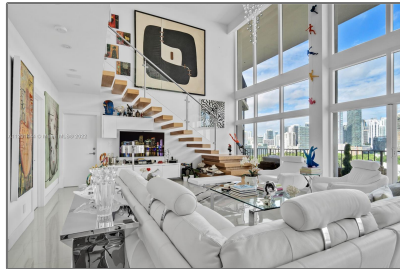

Residential Lease For Rent

2,750 Sqft - 1915 Brickell Ave, Miami, Florida
33129

Basic [Details](#)

Property Type: **Residential Lease**

Listing Type: **For Rent**

Listing ID: **A11291444**

Price: **\$18,000**

County: **Miami-Dade County**

City: **Miami**

Zipcode: **33129**

Street: **1915 Brickell Ave**

Building Name: **BRICKELL PLACE
PHASE II C**

Floor Number: **0**

Longitude: **W81° 48' 8.7"**

Features