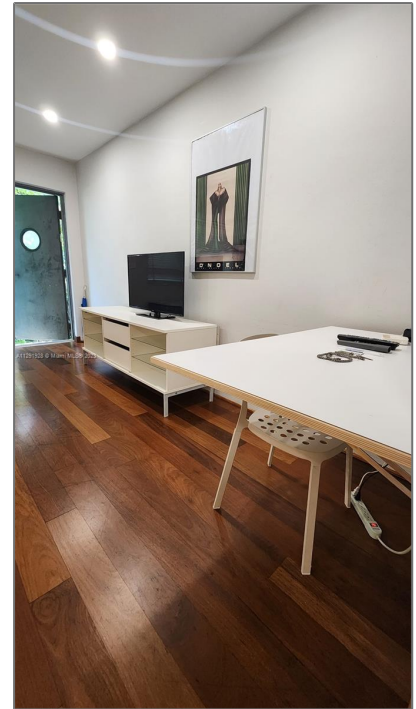

Residential Lease For Rent

420 Sqft - 410 Meridian Ave # 2, Miami Beach,
Florida 33139

Basic [Details](#)

Property Type: **Residential Lease**

Listing Type: **For Rent**

Listing ID: **A11291928**

Price: **\$2,000**