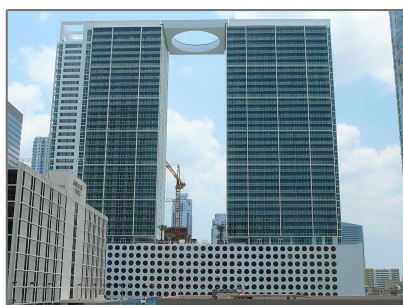

# Residential Lease For Rent

754 Sqft - 500 Brickell Ave # 2403, Miami, Florida 33131