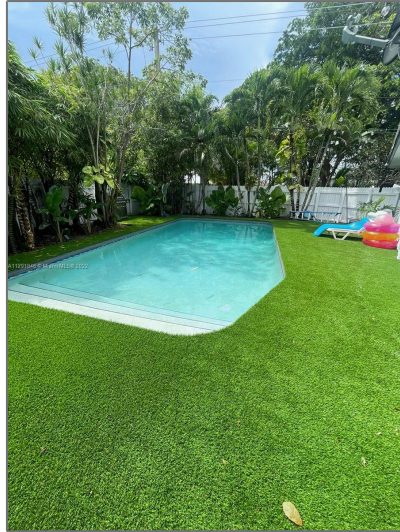

Residential Lease For Rent

2,221 Sqft - 5880 SW 15th St, Plantation, Florida
33317

Basic [Details](#)

Property Type: **Residential Lease**

Listing Type: **For Rent**

Listing ID: **A11291846**

Price: **\$4,500**

County: **Broward County**

City: **Plantation**

Zipcode: **33317**

Features

Swimming Pool: **Other**

Furnished: **Unfurnished**

Street: **5880 SW 15th St**

Building Name: **PLANTATION
ISLES SEC 1**