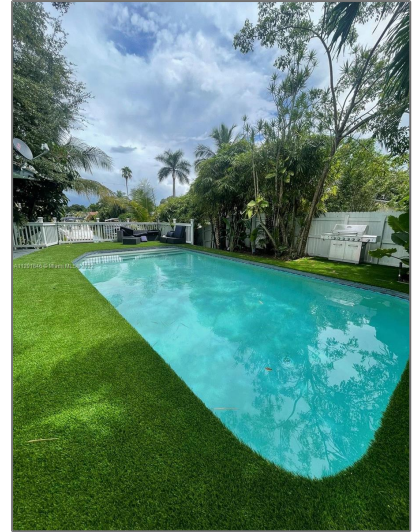

Residential Lease For Rent

2,221 Sqft - 5880 SW 15th St, Plantation, Florida
33317

Basic [Details](#)

Property Type: **Residential Lease**

Listing Type: **For Rent**

Listing ID: **A11291846**

Price: **\$4,500**

County: **Broward County**

City: **Plantation**

Zipcode: **33317**

Features

Swimming Pool: **Other**

Furnished: **Unfurnished**

Street: **5880 SW 15th St**

Building Name: **PLANTATION
ISLES SEC 1**