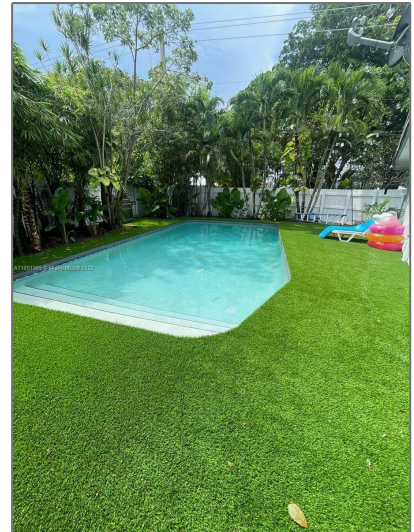

Residential Lease For Rent

1,000 Sqft - 5880 SW 15th St, Plantation, Florida
33317

Basic [Details](#)

Property Type:	Residential Lease
Listing Type:	For Rent
Listing ID:	A11291865
Price:	\$2,500
Bedrooms:	1
Bathrooms:	1
Square Footage:	1,000 Sqft
Year Built:	1958
Lot Area:	11,716 Sqft

Address [Map](#)

Country:	US
State:	FL
County:	Broward County
City:	Plantation
Zipcode:	33317

Features

<input checked="" type="checkbox"/>	Swimming Pool:	Other, In Ground
<input checked="" type="checkbox"/>	Furnished:	Furnished