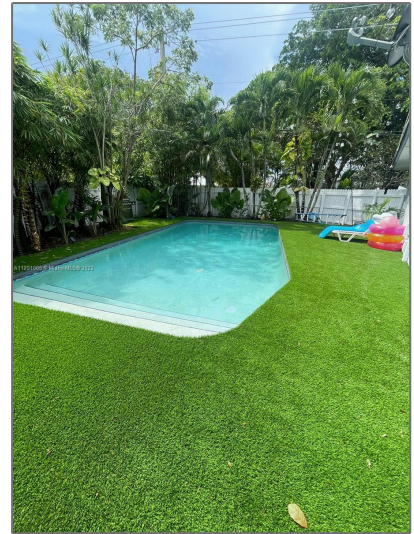

Residential Lease For Rent

1,000 Sqft - 5880 SW 15th St, Plantation, Florida
33317

Basic [Details](#)

Property Type: **Residential Lease**

Listing Type: **For Rent**

Listing ID: **A11291865**

Price: **\$2,500**

County: **Broward County**

City: **Plantation**

Zipcode: **33317**

Features

Swimming Pool: **Other, In Ground**

Furnished: **Furnished**

Street: **5880 SW 15th St**

Building Name: **PLANTATION
ISLES SEC 1**