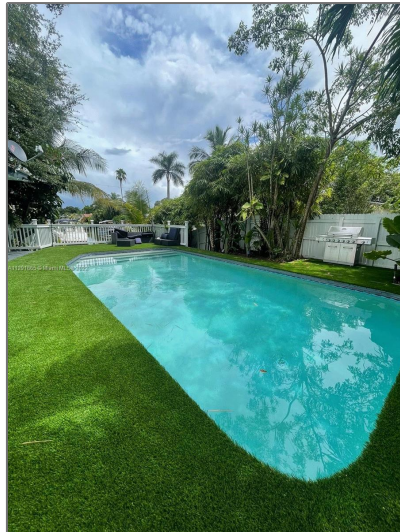

Residential Lease For Rent

1,000 Sqft - 5880 SW 15th St, Plantation, Florida
33317

Basic [Details](#)

Property Type:	Residential Lease
Listing Type:	For Rent
Listing ID:	A11291865
Price:	\$2,500
Bedrooms:	1
Bathrooms:	1
Square Footage:	1,000 Sqft
Year Built:	1958
Lot Area:	11,716 Sqft

Address [Map](#)

Country:	US
State:	FL
County:	Broward County
City:	Plantation
Zipcode:	33317

Features

<input checked="" type="checkbox"/>	Swimming Pool:	Other, In Ground
<input checked="" type="checkbox"/>	Furnished:	Furnished