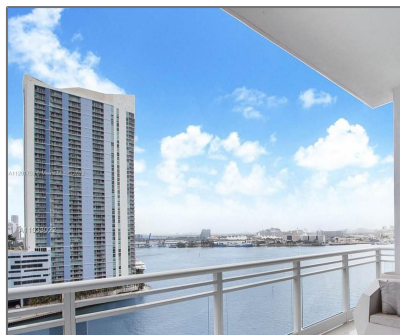

Residential Lease For Rent

1,572 Sqft - 900 Brickell Key Blvd # 1202, Miami, Florida 33131

Basic [Details](#)

Property Type:	Residential Lease
Listing Type:	For Rent
Listing ID:	A11291753
Price:	\$7,750
Bedrooms:	2
Bathrooms:	2
Half Bathrooms:	1
Square Footage:	1,572 Sqft
Year Built:	2008

Address [Map](#)

Country:	US
State:	FL
County:	Miami-Dade County
City:	Miami
Zipcode:	33131

Features

<input checked="" type="checkbox"/>	Swimming Pool:	Community
<input checked="" type="checkbox"/>	Furnished:	Unfurnished

Street: **900 Brickell Key
Blvd # 1202**

Building Name: **ASIA CONDO**

Floor Number: **0**

Longitude: **W81° 48' 51.9"**

Latitude: **N25° 46' 6.3"**

Agent [Info](#)

Daniel Lombardi

📞 (305) 695-1600