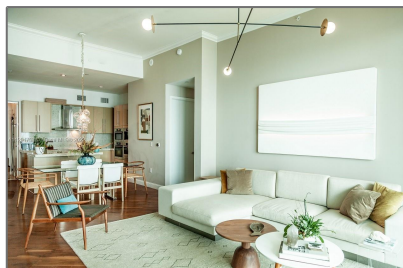

Residential Lease For Rent

1,572 Sqft - 900 Brickell Key Blvd # 1202, Miami, Florida 33131

Basic [Details](#)

Property Type:	Residential Lease
Listing Type:	For Rent
Listing ID:	A11291753
Price:	\$7,750
Bedrooms:	2
Bathrooms:	2
Half Bathrooms:	1
Square Footage:	1,572 Sqft
Year Built:	2008