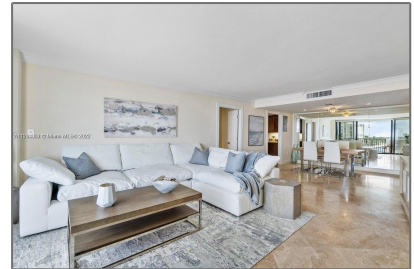

Residential Lease For Rent

1,247 Sqft - 1200 S Flagler Dr # 805, West Palm Beach, Florida 33401

Basic [Details](#)

Property Type: **Residential Lease**

Listing Type: **For Rent**

Listing ID: **A11291352**

Price: **\$7,000**