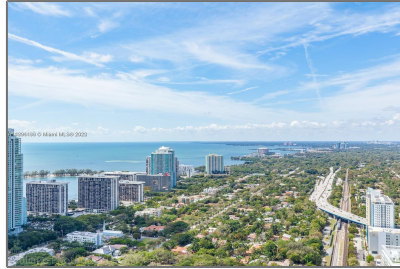

Residential Lease For Rent

1,467 Sqft - 60 SW 13th St # 4205, Miami, Florida 33130

Basic [Details](#)

Property Type: **Residential Lease**

Listing Type: **For Rent**

Listing ID: **A11291433**

Price: **\$5,000**

City: **Miami**

Zipcode: **33130**

Street: **60 SW 13th St # 4205**

Building Name: **INFINITY AT BRICKELL COND**

Floor Number: **0**

Longitude: **W81° 48' 20.3"**

Features

Swimming Pool: **Above Ground**