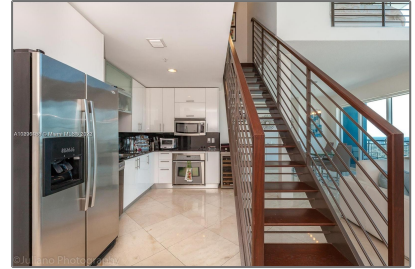

Residential Lease For Rent

1,467 Sqft - 60 SW 13th St # 4205, Miami, Florida 33130

Basic [Details](#)

Property Type: **Residential Lease**

Listing Type: **For Rent**

Listing ID: **A11291433**

Price: **\$5,000**