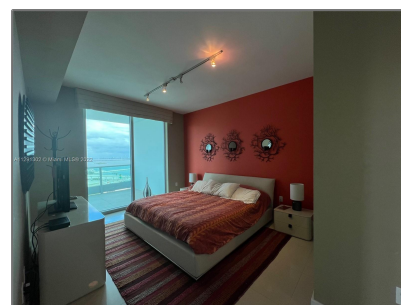

Residential Lease For Rent

1,031 Sqft - 900 Biscayne Blvd # 2410, Miami, Florida 33132

Basic [Details](#)

Property Type: **Residential Lease**

Listing Type: **For Rent**

Listing ID: **A11291302**

Price: **\$3,800**