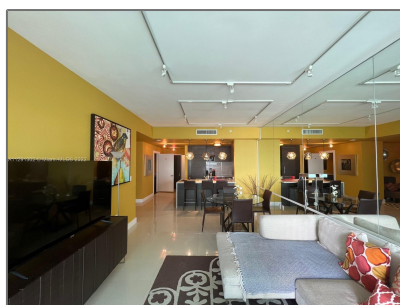

Residential Lease For Rent

1,031 Sqft - 900 Biscayne Blvd # 2410, Miami, Florida 33132

Basic [Details](#)

Property Type: **Residential Lease**

Listing Type: **For Rent**

Listing ID: **A11291302**

Price: **\$3,800**

City: **Miami**

Zipcode: **33132**

Street: **900 Biscayne Blvd
2410**

Building Name: **900 BISCAYNE BAY
CONDO**

Floor Number: **0**

Longitude: **W81° 48' 35.2"**

Features

Swimming Pool: **Community**