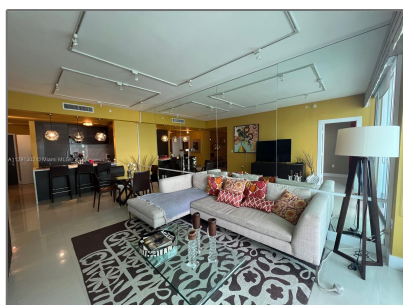

Residential Lease For Rent

1,031 Sqft - 900 Biscayne Blvd # 2410, Miami, Florida 33132

Basic [Details](#)

Property Type: **Residential Lease**

Listing Type: **For Rent**

Listing ID: **A11291302**

Price: **\$3,800**

City: **Miami**

Zipcode: **33132**

Street: **900 Biscayne Blvd
2410**

Building Name: **900 BISCAYNE BAY
CONDO**

Floor Number: **0**

Longitude: **W81° 48' 35.2"**

Features

Swimming Pool: **Community**