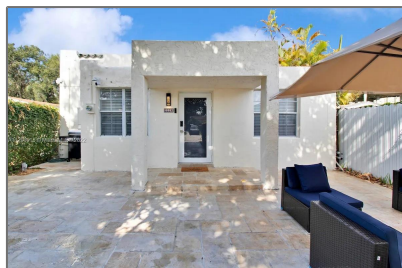

Residential Lease For Rent

1,000 Sqft - 2228 SW 58th Ct, Miami, Florida
33155

Basic [Details](#)

Property Type: **Residential Lease**

Listing Type: **For Rent**

Listing ID: **A11290913**

Price: **\$6,500**

Bedrooms: **4**

Bathrooms: **2**

Square Footage: **1,000 Sqft**

Year Built: **1939**

Lot Area: **5,720 Sqft**

Address [Map](#)

Country: **US**

State: **FL**

County: **Miami-Dade County**