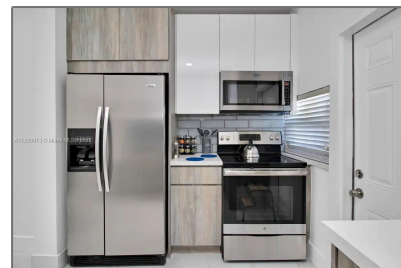

Residential Lease For Rent

1,000 Sqft - 2228 SW 58th Ct, Miami, Florida
33155

Basic [Details](#)

Property Type: **Residential Lease**

Listing Type: **For Rent**

Listing ID: **A11290913**

Price: **\$6,500**

Bedrooms: **4**