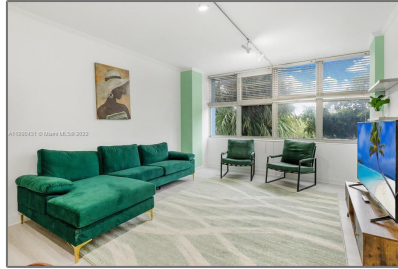

Residential For Sale

1,045 Sqft - 7441 Wayne Ave # 2P, Miami Beach, Florida 33141

Basic [Details](#)

Property Type:	Residential
Listing Type:	For Sale
Listing ID:	A11290431
Price:	\$295,000
Bedrooms:	2
Bathrooms:	2
Square Footage:	1,045 Sqft
Year Built:	1964