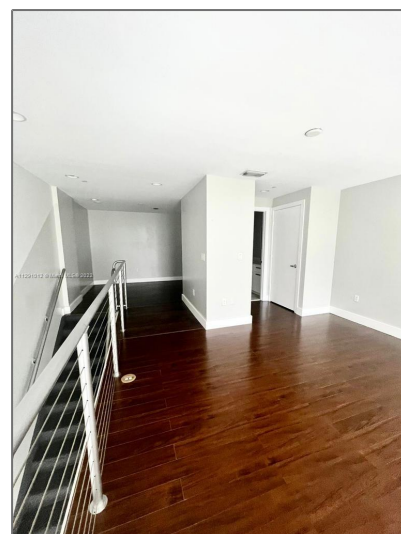

Residential Lease For Rent

1,000 Sqft - 1050 Brickell Ave # 218, Miami,
Florida 33131

Basic [Details](#)

Property Type:	Residential Lease
Listing Type:	For Rent
Listing ID:	A11291012
Price:	\$3,400
Bedrooms:	1
Bathrooms:	2
Square Footage:	1,000 Sqft
Year Built:	2008

Address [Map](#)

Country:	US
State:	FL
County:	Miami-Dade County
City:	Miami
Zipcode:	33131
Street:	1050 Brickell Ave # 218

Features

<input checked="" type="checkbox"/>	Heating System:	Electric
<input checked="" type="checkbox"/>	Cooling System:	Electric
<input checked="" type="checkbox"/>	View:	Other
<input checked="" type="checkbox"/>	Pet Allowed:	Maximum 20 Lbs
<input checked="" type="checkbox"/>	Patio:	Open Balcony
<input checked="" type="checkbox"/>	Furnished:	Unfurnished