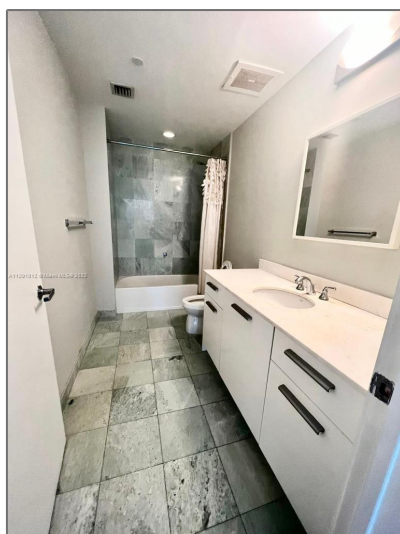

Residential Lease For Rent

1,000 Sqft - 1050 Brickell Ave # 218, Miami,
Florida 33131

Basic [Details](#)

Property Type:	Residential Lease
Listing Type:	For Rent
Listing ID:	A11291012
Price:	\$3,400
Bedrooms:	1
Bathrooms:	2
Square Footage:	1,000 Sqft
Year Built:	2008

Address [Map](#)

Country:	US
State:	FL
County:	Miami-Dade County
City:	Miami
Zipcode:	33131
Street:	1050 Brickell Ave # 218

Features

<input checked="" type="checkbox"/>	Heating System:	Electric
<input checked="" type="checkbox"/>	Cooling System:	Electric
<input checked="" type="checkbox"/>	View:	Other
<input checked="" type="checkbox"/>	Pet Allowed:	Maximum 20 Lbs
<input checked="" type="checkbox"/>	Patio:	Open Balcony
<input checked="" type="checkbox"/>	Furnished:	Unfurnished