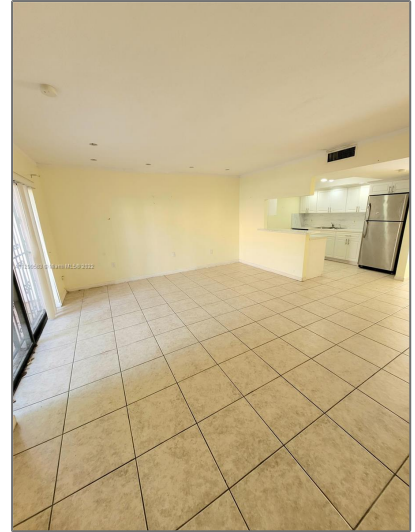

Residential Lease For Rent

1,640 Sqft - 13505 NE 20th Ct # 13505, North
Miami, Florida 33181

Basic [Details](#)

Property Type:	Residential Lease
Listing Type:	For Rent
Listing ID:	A11290583
Price:	\$4,200
Bedrooms:	4
Bathrooms:	2
Half Bathrooms:	1
Square Footage:	1,640 Sqft
Year Built:	1969
Lot Area:	2,280 Sqft