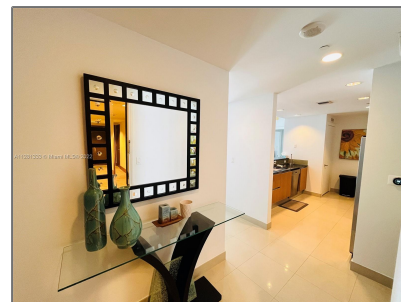

Residential Lease For Rent

843 Sqft - 1050 Brickell Ave # 1910, Miami, Florida 33131

Basic [Details](#)

Property Type: **Residential Lease**

Listing Type: **For Rent**

Listing ID: **A11281333**

Price: **\$3,450**