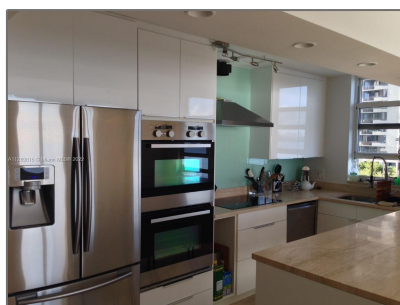

Residential Lease For Rent

1,065 Sqft - 770 Claughton Island Dr # 615,
Miami, Florida 33131

Basic [Details](#)

Property Type: **Residential Lease**

Listing Type: **For Rent**

Listing ID: **A11289815**

Price: **\$3,950**