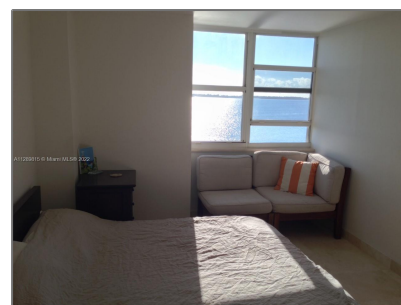

Residential Lease For Rent

1,065 Sqft - 770 Claughton Island Dr # 615,
Miami, Florida 33131

Basic [Details](#)

Property Type: **Residential Lease**

Listing Type: **For Rent**

Listing ID: **A11289815**

Price: **\$3,950**

Bedrooms: **2**

Bathrooms: **2**

Square Footage: **1,065 Sqft**

Year Built: **1990**

Features

✓ Heating System: **Central, Electric**

✓ Cooling System: **Central Air, Ceiling Fan(s), Electric**

✓ View: **Bay**