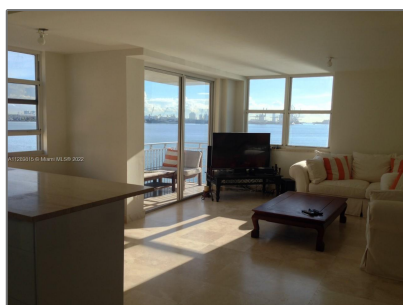

Residential Lease For Rent

1,065 Sqft - 770 Claughton Island Dr # 615,
Miami, Florida 33131

Basic [Details](#)

Property Type: **Residential Lease**

Listing Type: **For Rent**

Listing ID: **A11289815**

Price: **\$3,950**