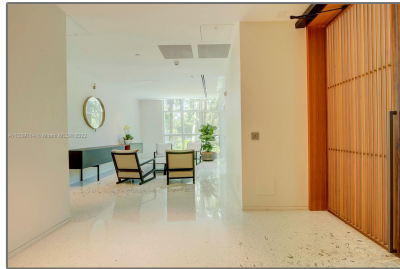

Residential Lease For Rent

1,008 Sqft - 1000 S Pointe Dr # 1406, Miami
Beach, Florida 33139

Basic [Details](#)

Property Type: **Residential Lease**

Listing Type: **For Rent**

Listing ID: **A11289114**

Price: **\$7,900**

County: **Miami-Dade County**

City: **Miami Beach**

Zipcode: **33139**

Street: **1000 S Pointe Dr #
1406**

Building Name: **MURANO AT
PORTOFINO
CONDO**

Floor Number: **0**

Features

✓ Swimming Pool: **Heated, Community,
Above Ground**