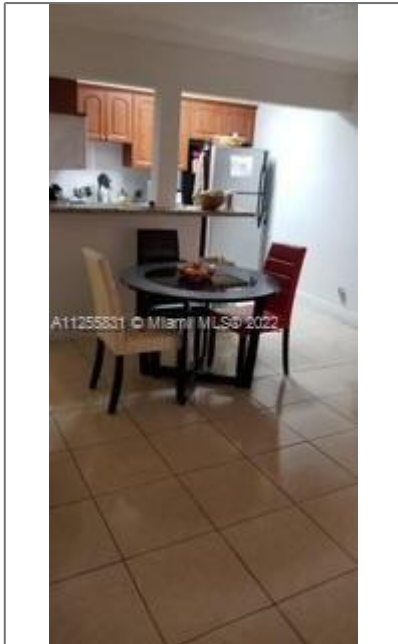

Residential For Sale

1,051 Sqft - 11005 SW 1st St # 210, Sweetwater,
Florida 33174

Basic [Details](#)

Property Type:	Residential
Listing Type:	For Sale
Listing ID:	A11255831
Price:	\$289,000
Bedrooms:	3
Bathrooms:	2
Square Footage:	1,051 Sqft
Year Built:	1968