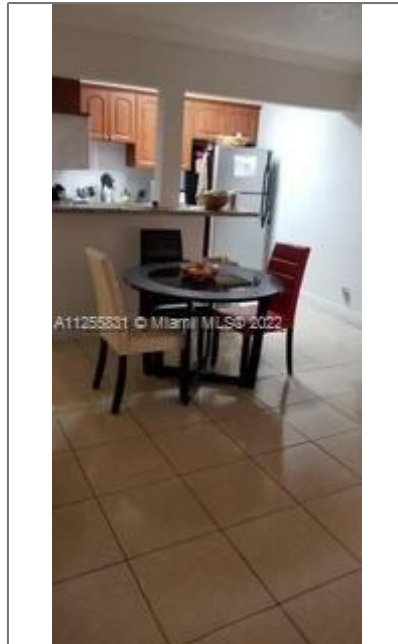

Residential For Sale

1,051 Sqft - 11005 SW 1st St # 210, Sweetwater,
Florida 33174

Basic [Details](#)

Property Type:	Residential
Listing Type:	For Sale
Listing ID:	A11255831
Price:	\$289,000
Bedrooms:	3
Bathrooms:	2
Square Footage:	1,051 Sqft
Year Built:	1968