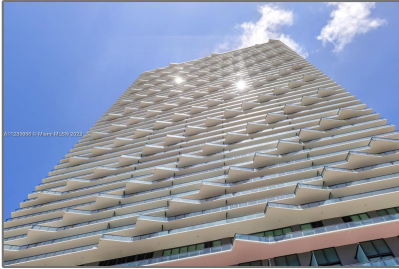

# Residential Lease For Rent

699 Sqft - 1300 S Miami Ave # 2404, Miami,  
Florida 33130

## Address [Map](#)

Country:	<b>US</b>
State:	<b>FL</b>
County:	<b>Miami-Dade County</b>
City:	<b>Miami</b>
Zipcode:	<b>33130</b>
Street:	<b>1300 S Miami Ave # 2404</b>
Building Name:	<b>1300 S MIAMI AVENUE CONDO</b>
Floor Number:	<b>0</b>
Longitude:	<b>W81° 48' 23.1"</b>