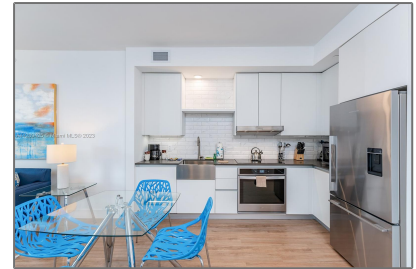

Residential Lease For Rent

1,200 Sqft - 650 NE 2nd Ave, Miami, Florida
33132

Basic [Details](#)

Property Type: **Residential Lease**

Listing Type: **For Rent**

Listing ID: **A11289425**

Price: **\$6,900**

Bedrooms: **1**