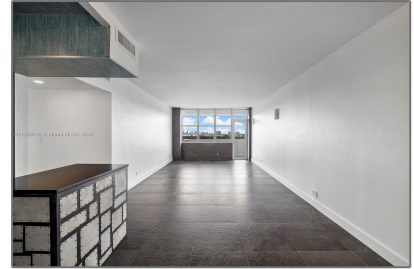

Residential Lease For Rent

1,145 Sqft - 7441 Wayne Ave # 14E, Miami Beach, Florida 33141

Basic [Details](#)

Property Type: **Residential Lease**

Listing Type: **For Rent**

Listing ID: **A11289124**

Price: **\$3,000**