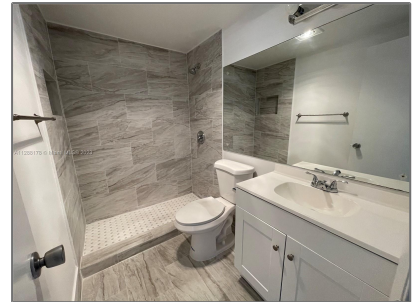

Residential For Sale

819 Sqft - 239 Norwich J # 239, West Palm Beach,
Florida 33417

Basic [Details](#)

Property Type:	Residential
Listing Type:	For Sale
Listing ID:	A11288178
Price:	\$124,888
Bedrooms:	2
Bathrooms:	1
Half Bathrooms:	1
Square Footage:	819 Sqft
Year Built:	1970