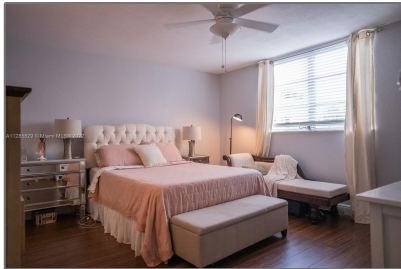

Residential Lease For Rent

1,260 Sqft - 410 NW 68th Ave # 220, Plantation,
Florida 33317

Basic [Details](#)

Property Type: **Residential Lease**

Listing Type: **For Rent**

Listing ID: **A11285829**

Price: **\$2,250**

Bedrooms: **2**

Bathrooms: **2**

Square Footage: **1,260 Sqft**

Year Built: **1974**

Address [Map](#)

Country: **US**

State: **FL**

County: **Broward County**