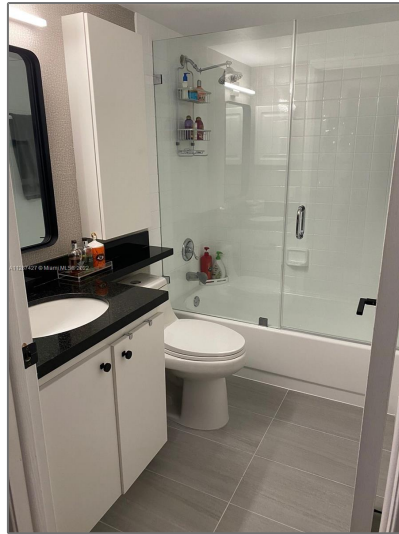

Residential Lease For Rent

735 Sqft - 770 Claughton Island Dr # 510, Miami, Florida 33131

Basic [Details](#)

Property Type: **Residential Lease**

Listing Type: **For Rent**

Listing ID: **A11287427**

Price: **\$2,900**

Bedrooms: **1**

Bathrooms: **1**

Square Footage: **735 Sqft**

Year Built: **1990**

Address [Map](#)

Country: **US**

State: **FL**

County: **Miami-Dade County**