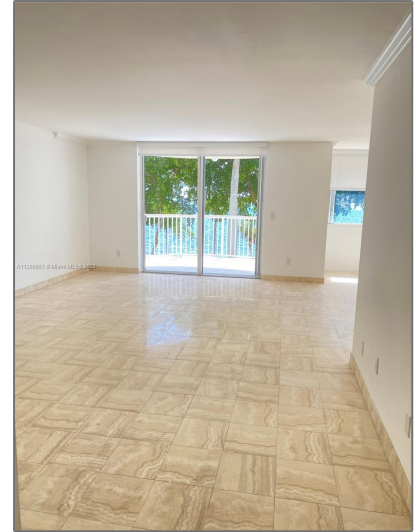

Residential Lease For Rent

1,433 Sqft - 1420 Brickell Bay Dr # 301A, Miami, Florida 33131

Basic [Details](#)

Property Type: **Residential Lease**

Listing Type: **For Rent**

Listing ID: **A11288651**

Price: **\$4,750**

City: **Miami**

Zipcode: **33131**

Street: **1420 Brickell Bay Dr # 301A**

Features

✓ Swimming Pool: **Community, Above Ground**

✓ Heating System: **Central**

✓ Cooling System: **Central Air**

✓ View: **Bay**