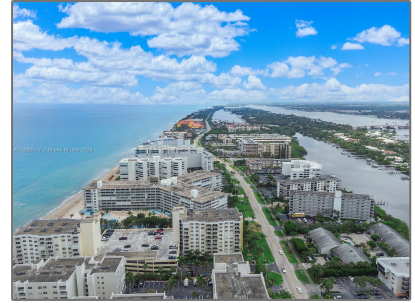

Residential For Sale

802 Sqft - 3540 S Ocean Blvd # 514, South Palm Beach, Florida 33480

Basic [Details](#)

Property Type:	Residential
Listing Type:	For Sale
Listing ID:	A11282417
Price:	\$350,000
Bedrooms:	1
Bathrooms:	1
Half Bathrooms:	1
Square Footage:	802 Sqft
Year Built:	1974

Address [Map](#)

Country:	US
State:	FL
County:	Palm Beach County
City:	South Palm Beach
Zipcode:	33480
Street:	3540 S Ocean Blvd # 514
Building Name:	LE CHATEAU ROYAL CONDO
Floor Number:	0

Features

✓	Heating System:	Central, Electric
✓	Cooling System:	Central Air, Electric
✓	View:	Intracoastal View, Other View
✓	Patio:	Open Balcony
✓	Furnished:	Unfurnished