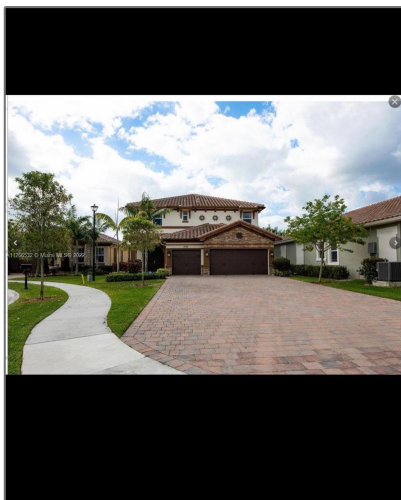

Residential Lease For Rent

3,714 Sqft - 9726 Blue Isle Bay, Parkland, Florida 33076

Basic [Details](#)

Property Type: **Residential Lease**

Listing Type: **For Rent**

Listing ID: **A11266532**

Price: **\$6,850**

Bedrooms: **5**

Bathrooms: **4**

Square Footage: **3,714 Sqft**

Year Built: **2016**

Lot Area: **8,412 Sqft**

Address [Map](#)

Country: **US**

State: **FL**

County: **Broward County**

City: **Parkland**

Zipcode: **33076**

Street: **9726 Blue Isle Bay**

Features

Pet Allowed: **Maximum 20 Lbs**

Furnished: **Unfurnished**

Building Name: **DEBUYS PLAT**