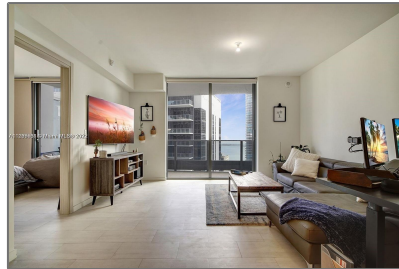

Residential Lease For Rent

829 Sqft - 1000 Brickell Plz # 4603, Miami,
Florida 33131

Basic [Details](#)

Property Type: **Residential Lease**

Listing Type: **For Rent**

Listing ID: **A11287534**

Price: **\$4,900**