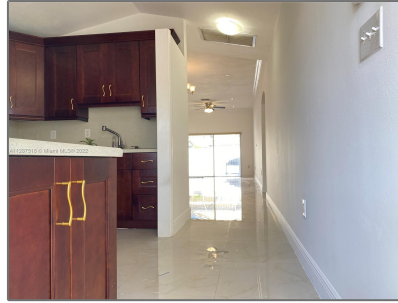

Residential Lease For Rent

1,386 Sqft - 16323 NW 23rd St # 16323,
Pembroke Pines, Florida 33028

Basic [Details](#)

Property Type:	Residential Lease
Listing Type:	For Rent
Listing ID:	A11287518
Price:	\$3,400
Bedrooms:	3
Bathrooms:	2
Square Footage:	1,386 Sqft
Year Built:	1998
Lot Area:	4,500 Sqft

Features

✓	Swimming Pool:	Community
✓	Heating System:	Central
✓	Cooling System:	Central Air
✓	View:	Other
✓	Patio:	Patio
✓	Furnished:	Unfurnished

Address [Map](#)

Country:	US
State:	FL
County:	Broward County
City:	Pembroke Pines
Zipcode:	33028
Street:	16323 NW 23rd St # 16323
Building Name:	PARKSIDE AT SPRING VALLEY