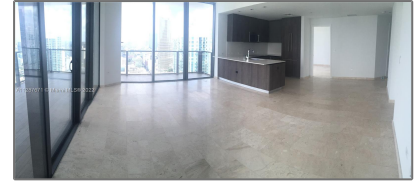

Residential Lease For Rent

1,265 Sqft - 68 SE 6th St # 3412, Miami, Florida 33131

Basic [Details](#)

Property Type: **Residential Lease**

Listing Type: **For Rent**

Listing ID: **A11287671**

Price: **\$6,200**

Bedrooms: **2**

Bathrooms: **2**

Half Bathrooms: **1**

Square Footage: **1,265 Sqft**

Year Built: **2016**

Address [Map](#)

Country: **US**

State: **FL**