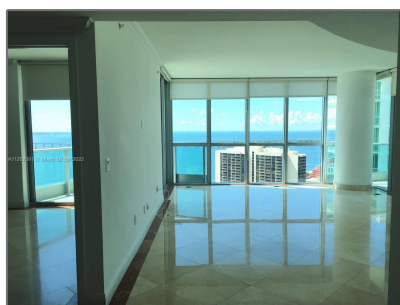

Residential Lease For Rent

1,529 Sqft - 1331 Brickell Bay Dr # 2508, Miami, Florida 33131

Basic [Details](#)

Property Type:	Residential Lease
Listing Type:	For Rent
Listing ID:	A11287591
Price:	\$8,500
Bedrooms:	2
Bathrooms:	2
Square Footage:	1,529 Sqft
Year Built:	2004

Address [Map](#)

Country:	US
State:	FL
County:	Miami-Dade County
City:	Miami
Zipcode:	33131
Street:	1331 Brickell Bay Dr # 2508

Features

<input checked="" type="checkbox"/>	Swimming Pool:	Other
<input checked="" type="checkbox"/>	Heating System:	Other
<input checked="" type="checkbox"/>	Cooling System:	Other
<input checked="" type="checkbox"/>	Furnished:	Unfurnished