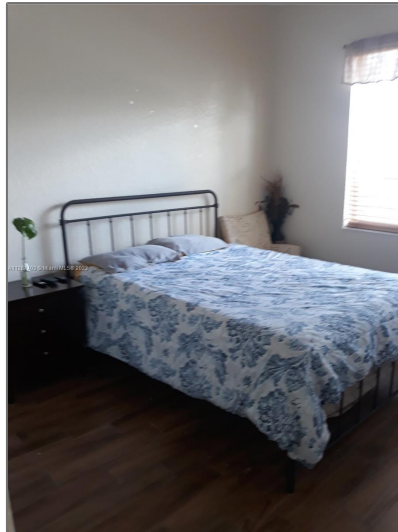

Residential Lease For Rent

300 Sqft - 693 SW 168th Ter # 693, Pembroke Pines, Florida 33027

Basic [Details](#)

Property Type: **Residential Lease**

Listing Type: **For Rent**

Listing ID: **A11287403**

Price: **\$1,200**