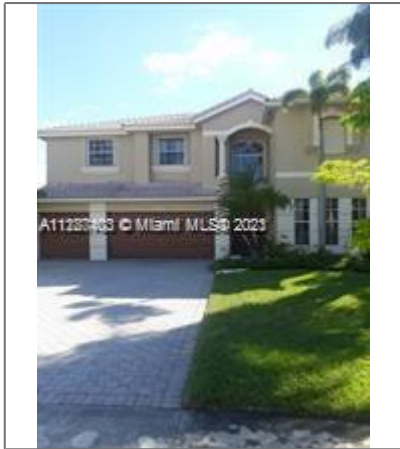

Residential Lease For Rent

300 Sqft - 693 SW 168th Ter # 693, Pembroke Pines, Florida 33027

Basic [Details](#)

Property Type: **Residential Lease**

Listing Type: **For Rent**

Listing ID: **A11287403**

Price: **\$1,200**

Bedrooms: **1**

Bathrooms: **1**

Square Footage: **300 Sqft**

Year Built: **1998**

Lot Area: **10,725 Sqft**

Address [Map](#)

Country: **US**

State: **FL**